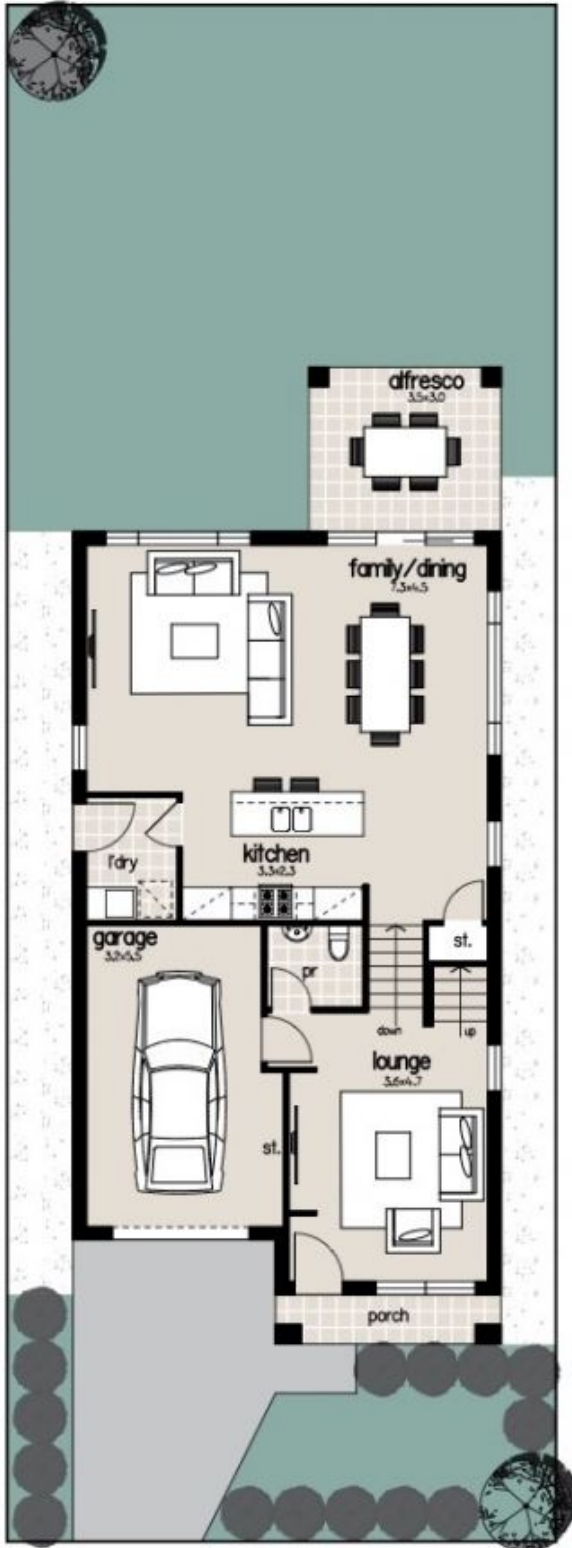

GROUND FLOOR